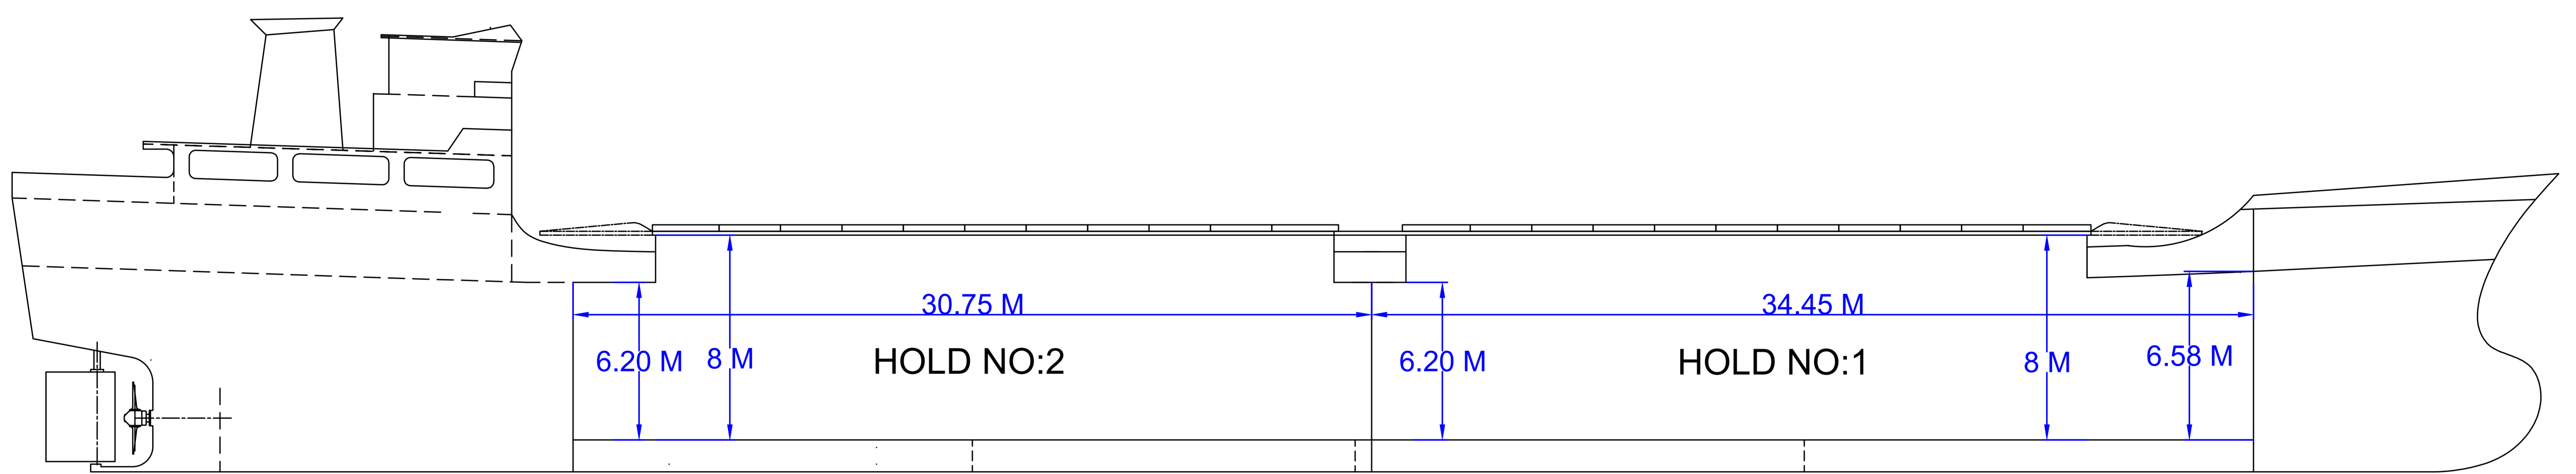

SAFİR GEMİ TAŞIMACILIK

MV ENVAR					
GENERAL INFORMATION				(all specs wog)	
IMO	9098696		Hold 1	Hold 2	Total
BUILD	2005/CHINA	GRAIN CAPACITY (CBFT)	110 245	104 328	214 574
FLAG	PANAMA		Hold 1	Hold 2	Total
CLASS	PHONEIX	BALE CAPACITY (CBFT)	107 255	101 353	208 608
LOA	99.5	WLTHC(FULL LOAD)	3.2 m at midship		
LBP	93.04	WLTHC(BALLAST)	6.7 m at midship		
B	14.6	FULL BALLAST AIRDRFT	24.4 m		
D	7.4	TANK TOP STRENGTH	10 mt/m2		
SUMMER T	6.35	GEAR	N/A		
DWT	5532	TPC	12.48		
GRT/NT	2996 / 1786	BOWTHRUSTER	N/A		

POCKET PLAN

PROFILE VIEW

MAIN DECK
HATCH COVERS

PLATFORM DECK
HOLDS

TANK TOP